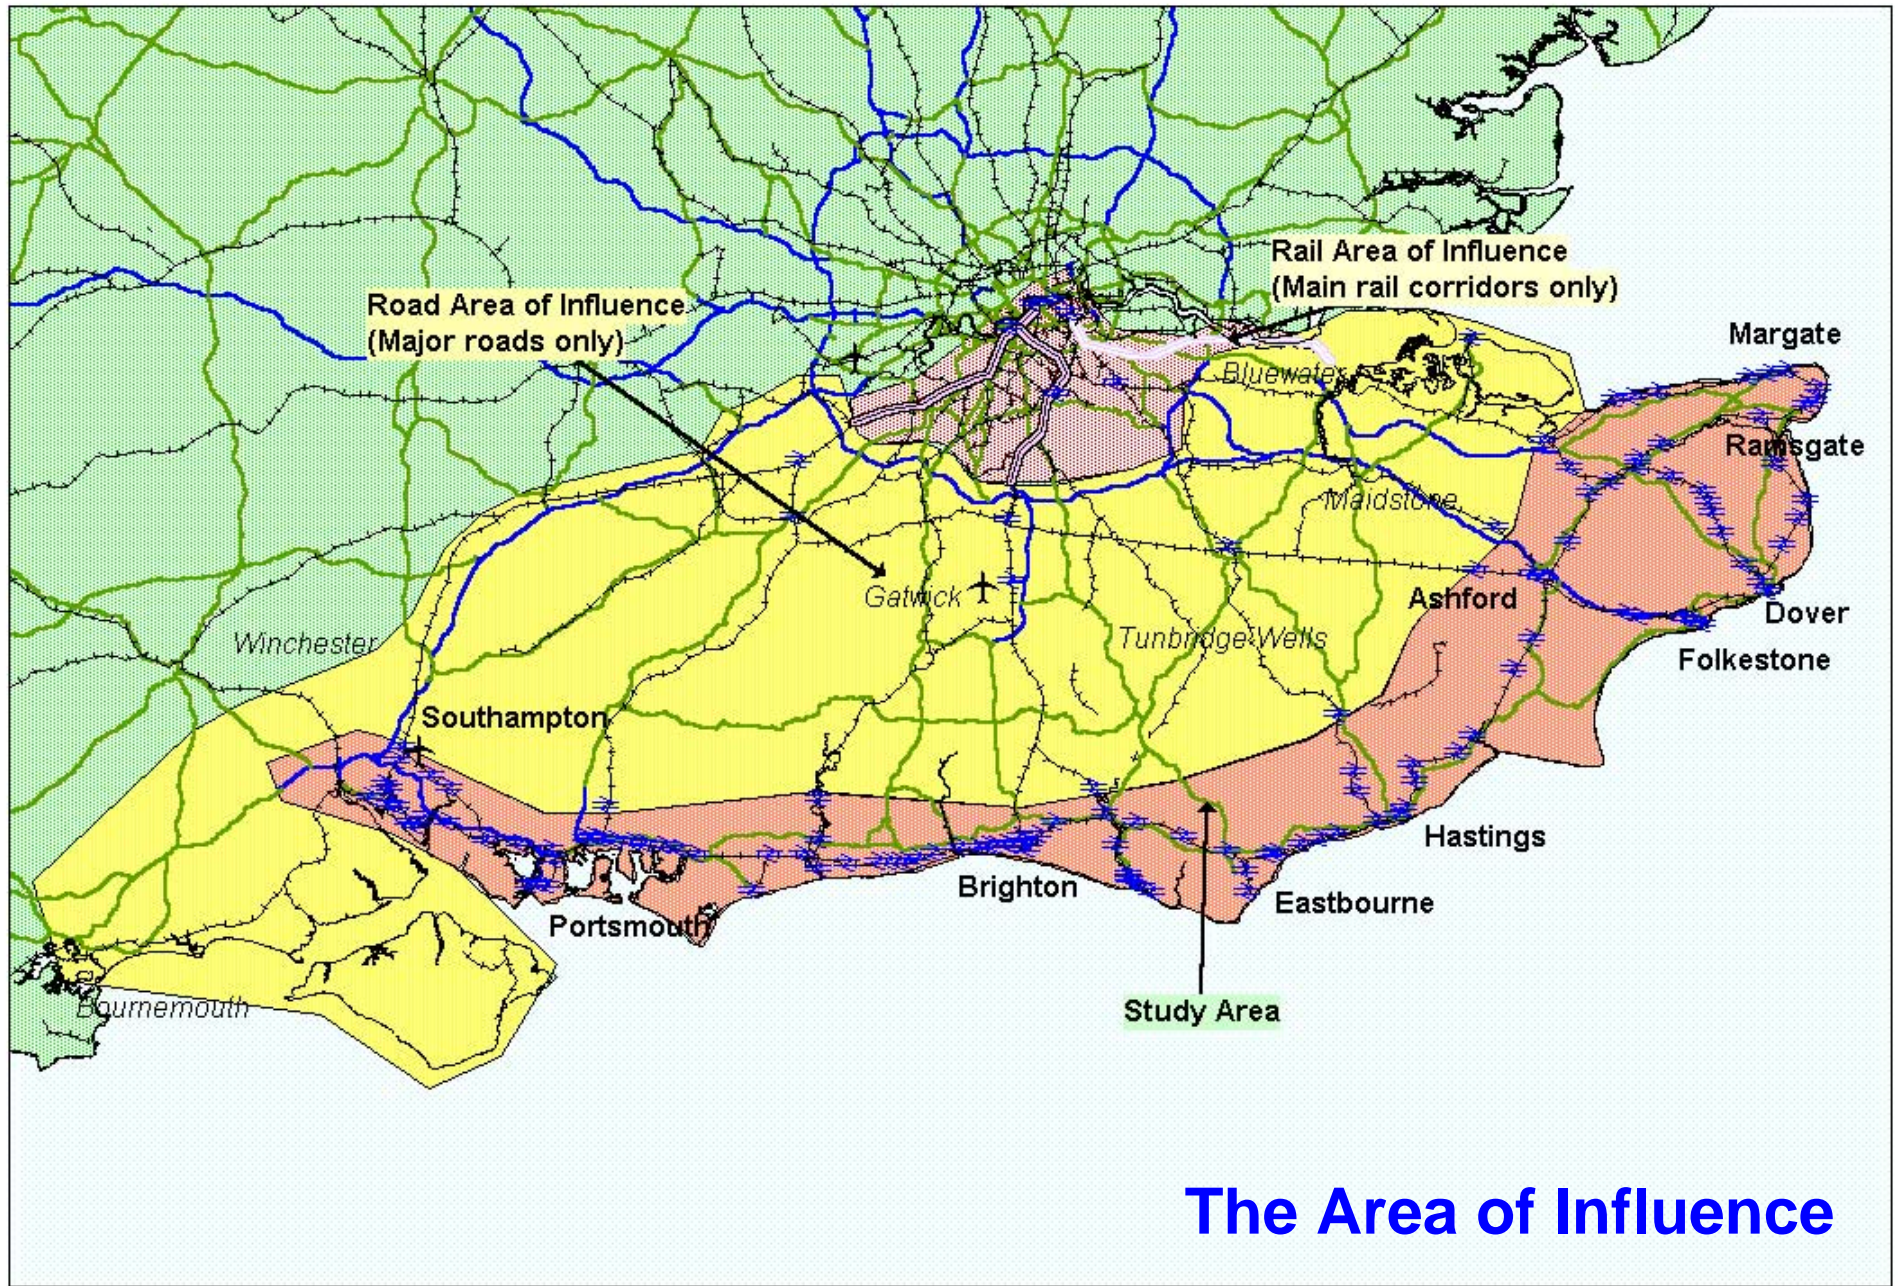

# South Coast Corridor Multi-Modal Study

Briefing Presentation

The Halcrow logo consists of a stylized white icon on the left, resembling a series of parallel lines or a wave, followed by the word "Halcrow" in a white, italicized, sans-serif font.

# The Study Area

- Study Corridor
- Area of influence

**The Study Area**

## The Area of Influence