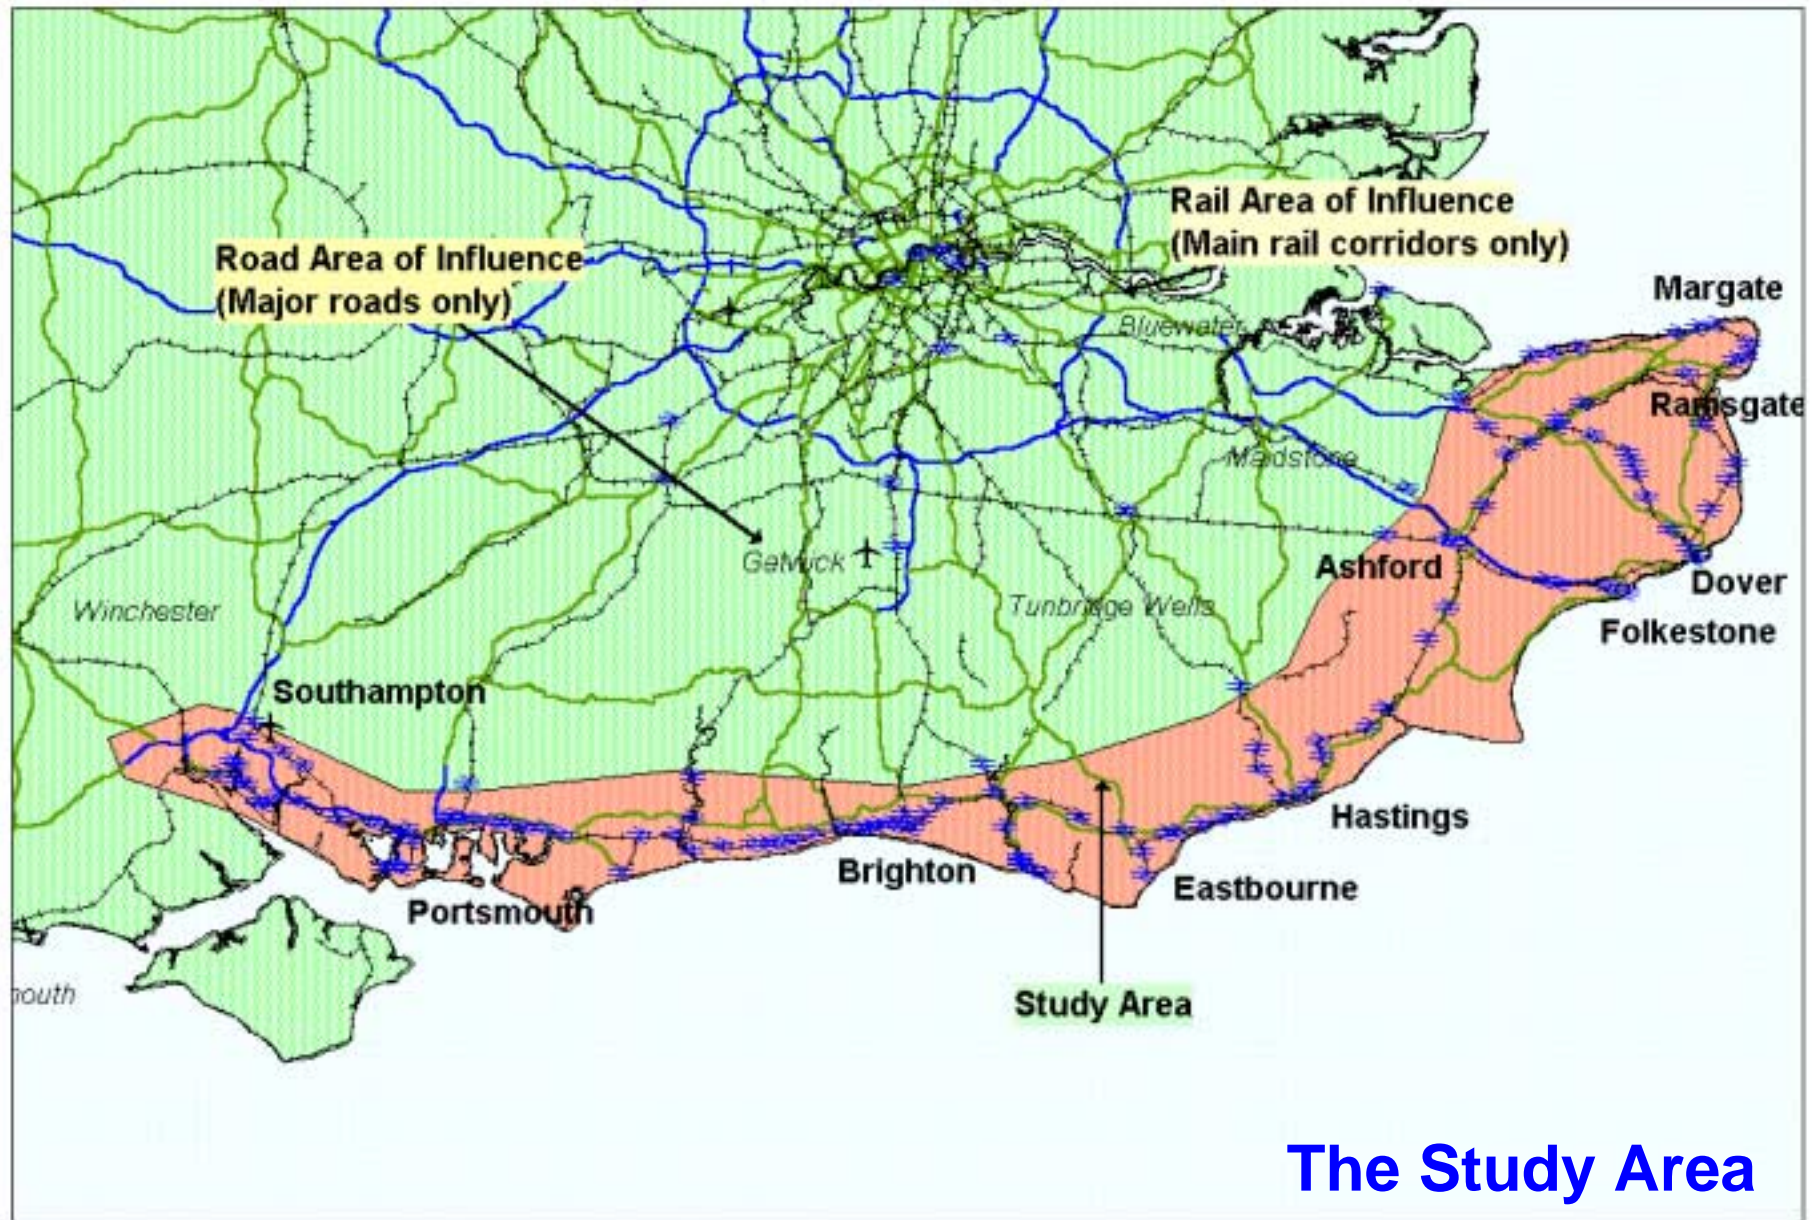

# South Coast Corridor Multi-Modal Study

Briefing Presentation

The Halcrow logo consists of a stylized white icon on the left, resembling a series of parallel lines or a wave, followed by the word "Halcrow" in a white, italicized, sans-serif font.

# The Study Area

- Study Corridor
- Area of influence

**The Study Area**

## The Area of Influence